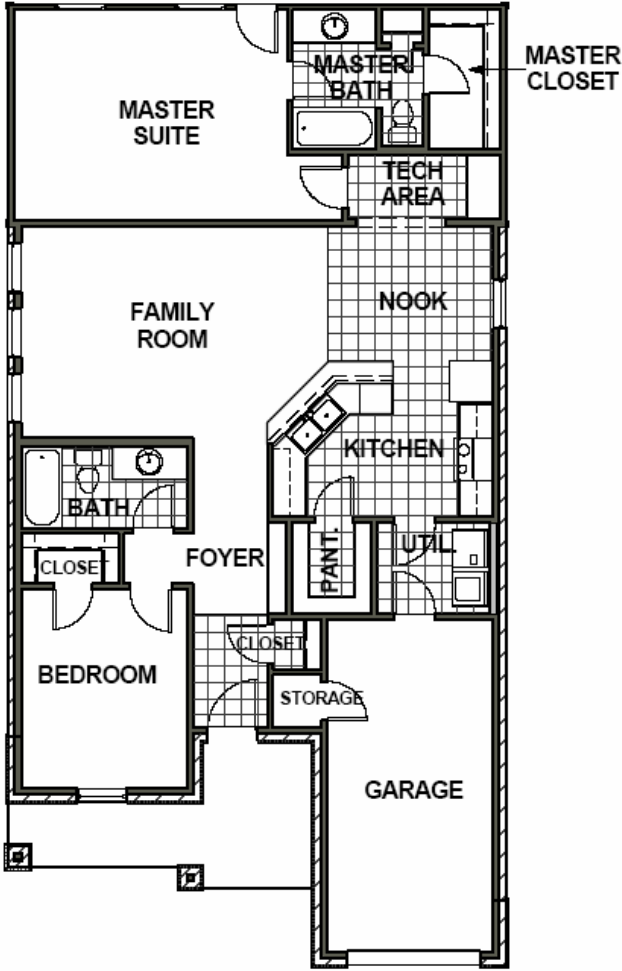

# HAYES

FLOOR PLANS & ELEVATIONS

- ◆ 1290 SQ.FT.
- ◆ 2 BEDROOMS

- ◆ 2 BATHS
- ◆ 1 CAR GARAGE

- ◆ TECH AREA

ELEVATION "A"